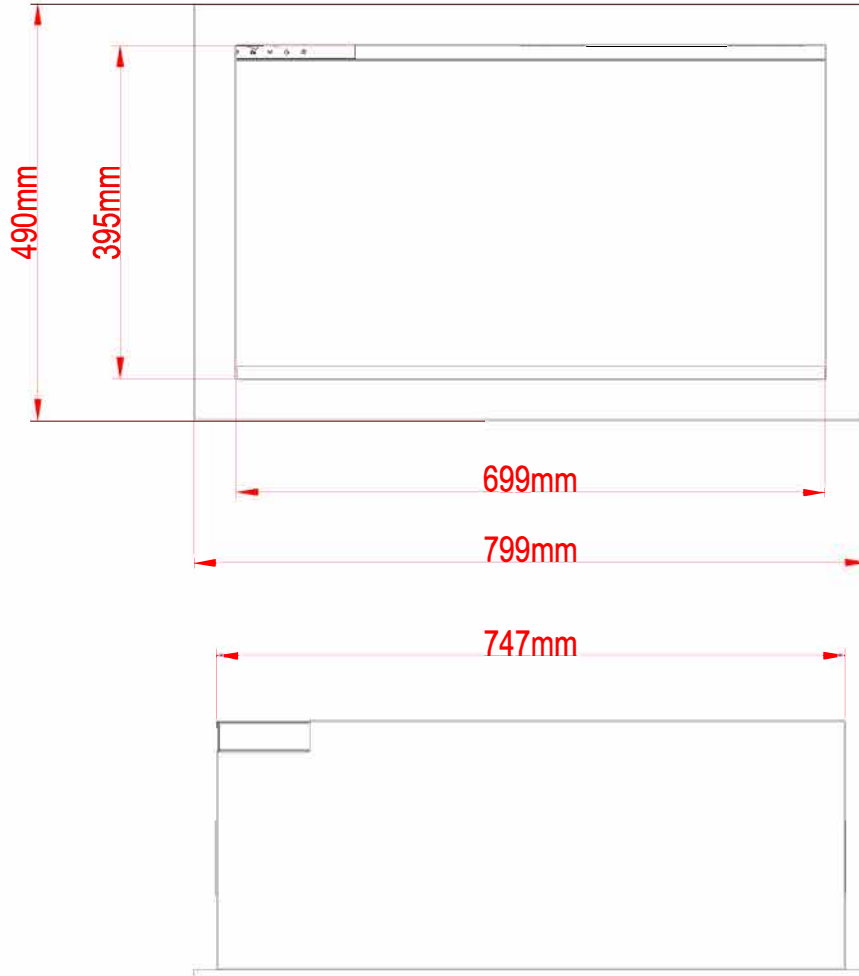

TECHNICAL SPECIFICATIONS	
VOLTS	220V-240V
AMPS	12.5A
WATTS	1700W-2000W
HEATER	HIGH 2000W watts
	LOW 850W watts
NO HEATER	26 WATTS MAX
LAMPS	QUANTITY 101 PCS LED
	WATTS 0.5W&0.15W&0.06W
	TOTAL WATTS 25 W
ROTOR MOTOR	1 at 2.9 watts
HEIGHT.WIDTH.DEPTH	19 1/2 " X 31 1/2 " X12 "
GLASS VIEWING OPENING	15 1/2 " X27 1/2 "
FRAMING SIZE	18 5/8 " X30 3/8 " X12 "
SHIPPING SIZE	24 " X 38 3/4 " X16 1/2 "
SHIPPING WEIGHT	74.4 LBS
UNIT	1
GLASS FRONT	Included
PLUG LOCATION	Left Side
CORD LENGTH	70.9 < L < 95.5
APPROX.HEATING AREA	400 SQ FT

Amantii

SERIES TRD	MODEL TRD-30 LUMINA	CE	REV 1
SCALE 1"=1'-0"	DATE:11/07/2024		SHEET 1 OF 1

TECHNICAL SPECIFICATIONS

VOLTS	220V-240V
AMPS	12.5A
WATTS	1700W-2000W
HEATER	HIGH 2000W watts
	LOW 850W watts
NO HEATER	26 WATTS MAX
LAMPS	QUANTITY 101 PCS LED
	WATTS 0.5W&0.15W&0.06W
TOTAL WATTS 25 W	
ROTOR MOTOR	1 at 2.9 watts
HEIGHT.WIDTH.DEPTH	49 X 79.9 X30.5cm
GLASS VIEWING OPENING	39.5 X69.9 cm
FRAMING SIZE	47.3 X 77.2 X 30.5 cm
SHIPPING SIZE	61X 98.5 X 42.1 cm
SHIPPING WEIGHT	33.8 Kgs
UNIT 1	
GLASS FRONT	Included
PLUG LOCATION	Left Side
CORD LENGTH	70.9 < L < 95.5
APPROX.HEATING AREA	400 SQ FT

Amantii

SERIES
TRD VIEW

MODEL
TRD-30 Lumina

REV
1

SCALE 1"=1'-0"

DATE:11/07/2024

SHEET 1 OF 1