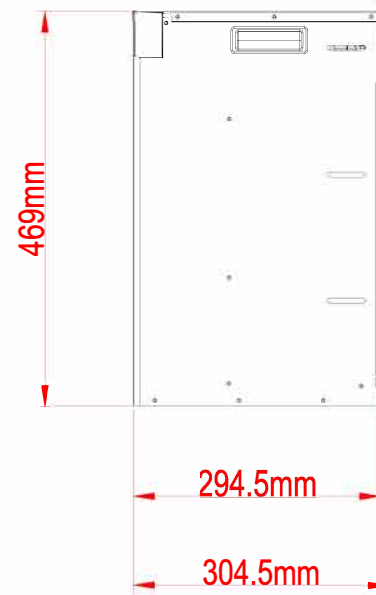

TECHNICAL SPECIFICATIONS	
VOLTS	220V-240V
AMPS	12.5A
WATTS	1700W-2000W
HEATER	HIGH 2000W watts
	LOW 850W watts
NO HEATER	26 WATTS MAX
LAMPS	QUANTITY 101 PCS LED
	WATTS 0.5W&0.15W&0.06W
	TOTAL WATTS 25 W
ROTOR MOTOR	1 at 2.9 watts
HEIGHT.WIDTH.DEPTH	19 1/2 " X 31 1/2 " X12 "
GLASS VIEWING OPENING	15 1/2 " X27 1/2 "
FRAMING SIZE	18 5/8 " X30 3/8 " X12 "
SHIPPING SIZE	24 " X 38 3/4 " X16 1/2 "
SHIPPING WEIGHT	74.4 LBS
UNIT	1
GLASS FRONT	Included
PLUG LOCATION	Left Side
CORD LENGTH	70.9 < L < 95.5
APPROX.HEATING AREA	400 SQ FT

Amantii

SERIES TRD	MODEL TRD-30 LUMINA	CE	REV 1
SCALE 1"=1'-0"	DATE:11/07/2024		SHEET 1 OF 1

TECHNICAL SPECIFICATIONS

VOLTS	220V-240V
AMPS	12.5A
WATTS	1700W-2000W
HEATER	HIGH 2000W watts
	LOW 850W watts
NO HEATER	26 WATTS MAX
LAMPS	QUANTITY 101 PCS LED
	WATTS 0.5W&0.15W&0.06W
TOTAL WATTS 25 W	
ROTOR MOTOR	1 at 2.9 watts
HEIGHT.WIDTH.DEPTH	49 X 79.9 X30.5cm
GLASS VIEWING OPENING	39.5 X69.9 cm
FRAMING SIZE	47.3 X 77.2 X 30.5 cm
SHIPPING SIZE	61X 98.5 X 42.1 cm
SHIPPING WEIGHT	33.8 Kgs
UNIT 1	
GLASS FRONT	Included
PLUG LOCATION	Left Side
CORD LENGTH	70.9 < L < 95.5
APPROX.HEATING AREA	400 SQ FT

Amantii

SERIES
TRD VIEW

MODEL
TRD-30 Lumina

REV
1

SCALE 1"=1'-0"

DATE:11/07/2024

SHEET 1 OF 1