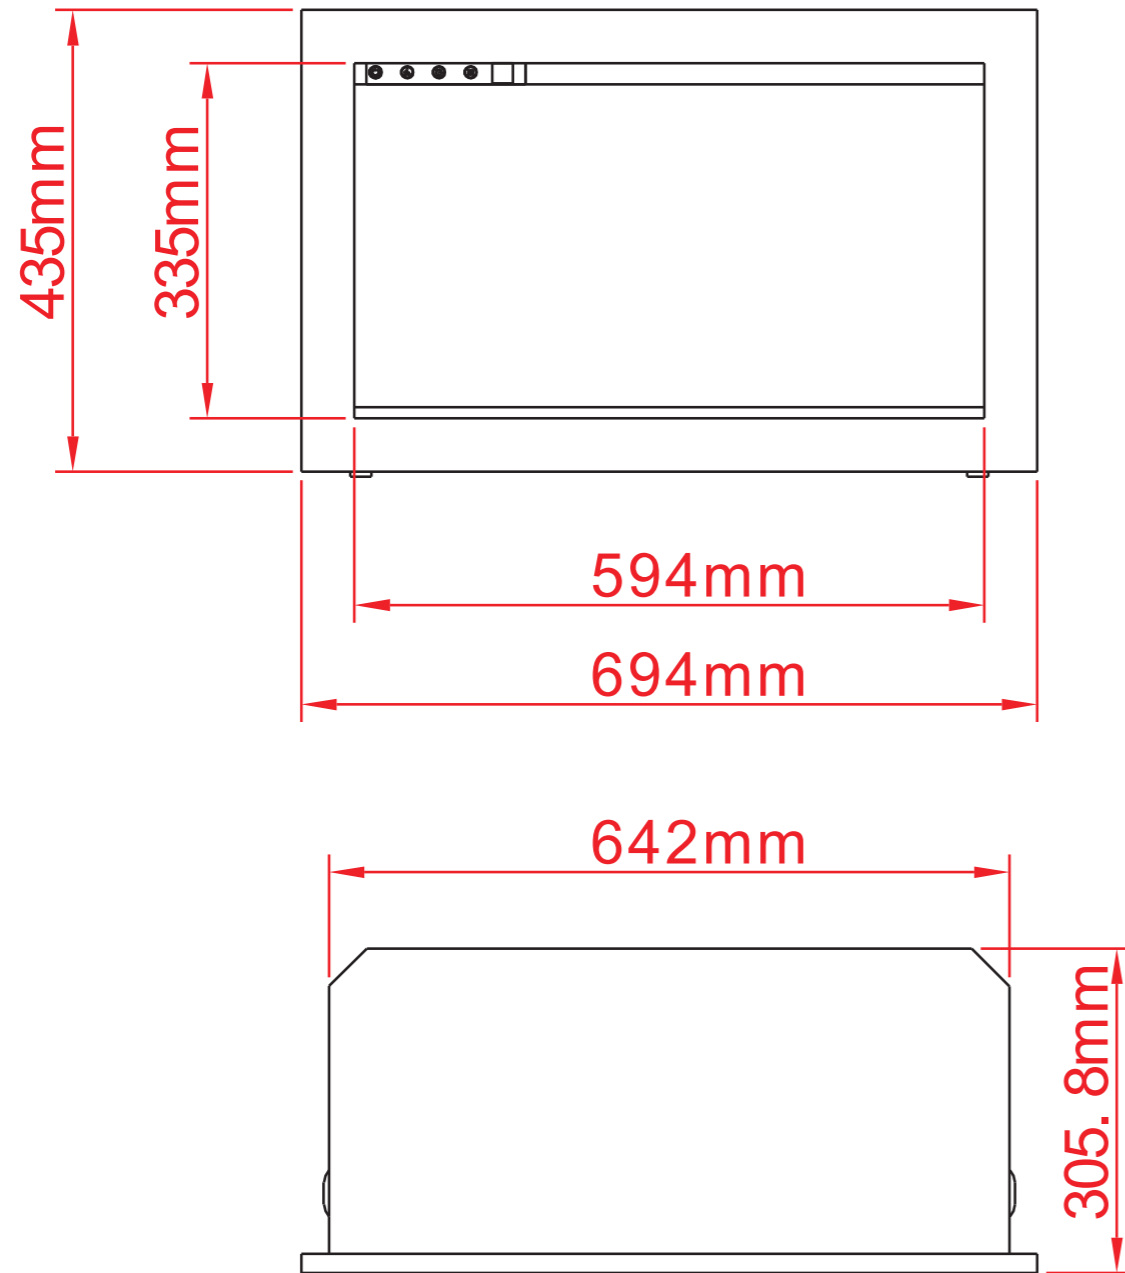

TECHNICAL SPECIFICATIONS

VOLTS	120V 60Hz	
AMPS	12.5	
WATTS	1465 W	
HEATER	HIGH	1465 watts
	LOW	750 watts
NO HEATER	27watts	
LAMPS	TYPE	LED
	WATTS	
	TOTAL WATTS	22 watts
ROTOR MOTOR	1 at 5 watts	
HEIGHT,WIDTH,DEPTH	16 3/4" x 25 1/4" x 11 3/8"	
GLASS VIEWING OPENING	15 1/2" X 27 1/2"	
GLASS SIZE	15 1/2" X 27 1/2"	
SHIPPING SIZE	21 4/8" x 33 7/8" x 14 5/8"	
SHIPPING WEIGHT	UNIT	42.3 lbs
	GLASS FRONT	Included
PLUG LOCATION	Left Side	
CORD LENGTH	76"	
APPROX. HEATING AREA	400 sq ft	

SERIES	MODEL		REV
TRD	TRD-26-Lumina		1
SCALE 1"=1'-0"	DATE: 11/07/2024	SHEET 1 OF 1	

TECHNICAL SPECIFICATIONS

VOLTS	120V 60Hz	
AMPS	10	
WATTS	1200 W	
HEATER	HIGH	1200 watts
	LOW	600 watts
NO HEATER	22 watts	
LAMPS	TYPE	LED
	WATTS	
	TOTAL WATTS	22 watts
ROTOR MOTOR	1 at 5 watts	
HEIGHT,WIDTH,DEPTH	42.5 x 64.2 x 28.8 cm	
GLASS VIEWING OPENING	33.5 X 59.4 cm	
GLASS SIZE	33.5 X 59.4 cm	
SHIPPING SIZE	48.5 x 75.7 x 37 cm	
SHIPPING WEIGHT	UNIT	19.2 Kgs
	GLASS FRONT	Included
PLUG LOCATION	Left Side	
CORD LENGTH	193 cm	
APPROX. HEATING AREA	37 sqm	

SERIES	MODEL		REV
TRADITIONAL	TRD-26-Lumina		1
SCALE 1:12	DATE: 11/07/2024	SHEET 1 OF 1	