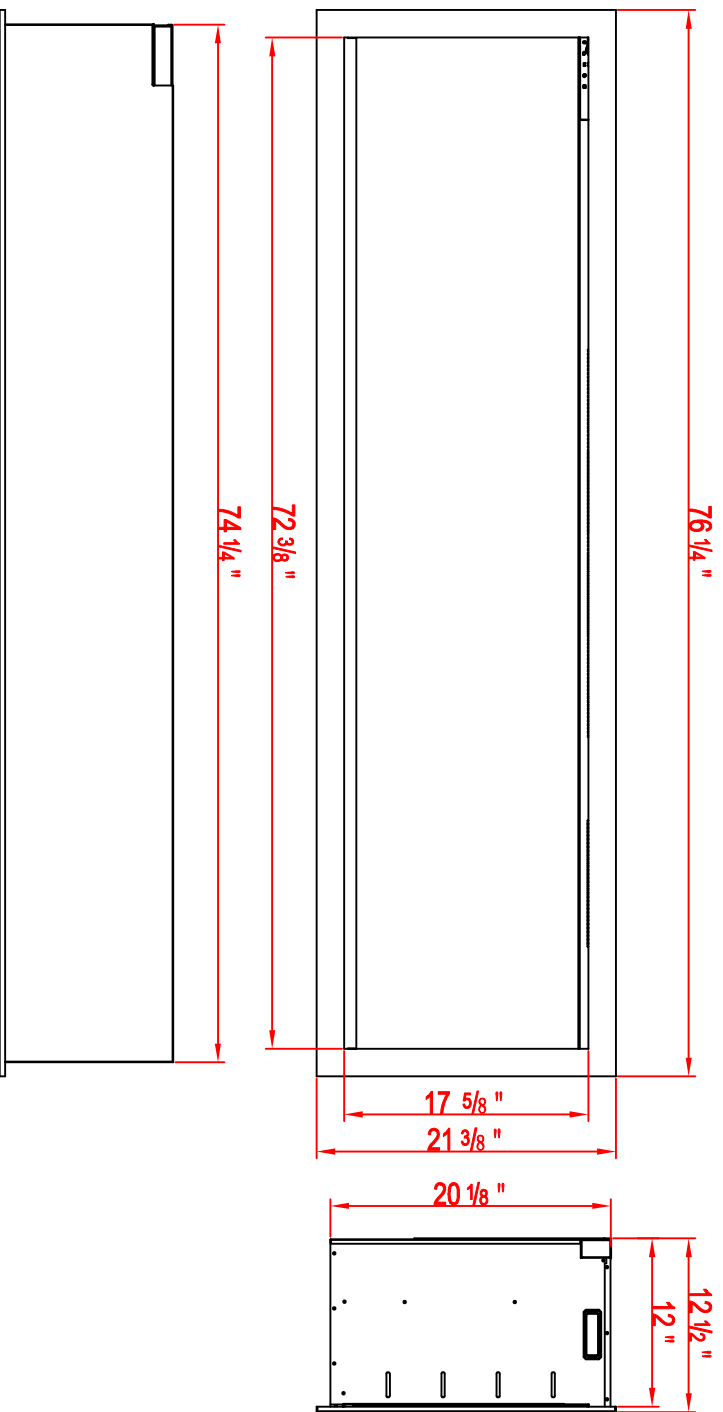

TECHNICAL SPECIFICATIONS

VOLTS	120V
AMPS	12.5A
WATTS	1500W
HEATER	HIGH 1500W watts
	LOW 750W watts
NO HEATER	36 WATTS MAX
LAMPS	QUANTITY 161 PCS LED
	WATTS 0.5W&0.15W&0.06W
TOTAL WATTS	35 W
ROTOR MOTOR	1 at 2.9 watts
HEIGHT/WIDTH/DEPTH	21 3/8 " X 76 1/4 " X 12 1/2 "
GLASS VIEWING OPENING	17 5/8 " X 72 3/8 "
FRAMING SIZE	20 1/4 " X 75 1/4 " X 12 1/2 "
SHIPPING SIZE	26 3/4 " X 85 1/8 " X 17 3/8 "
SHIPPING WEIGHT	189.64 LBS
GLASS FRONT	UNIT 1 Included
PLUG LOCATION	Left Side
CORD LENGTH	70.9 < L < 95.5
APPROX.HEATING AREA	400 SQ. FT

SERIES TRD VIEW	MODEL SYM-74-XT BESPOKE	REV 1
SCALE 1"=1'-0"	DATE:12/08/2022	SHEET 1 OF 1