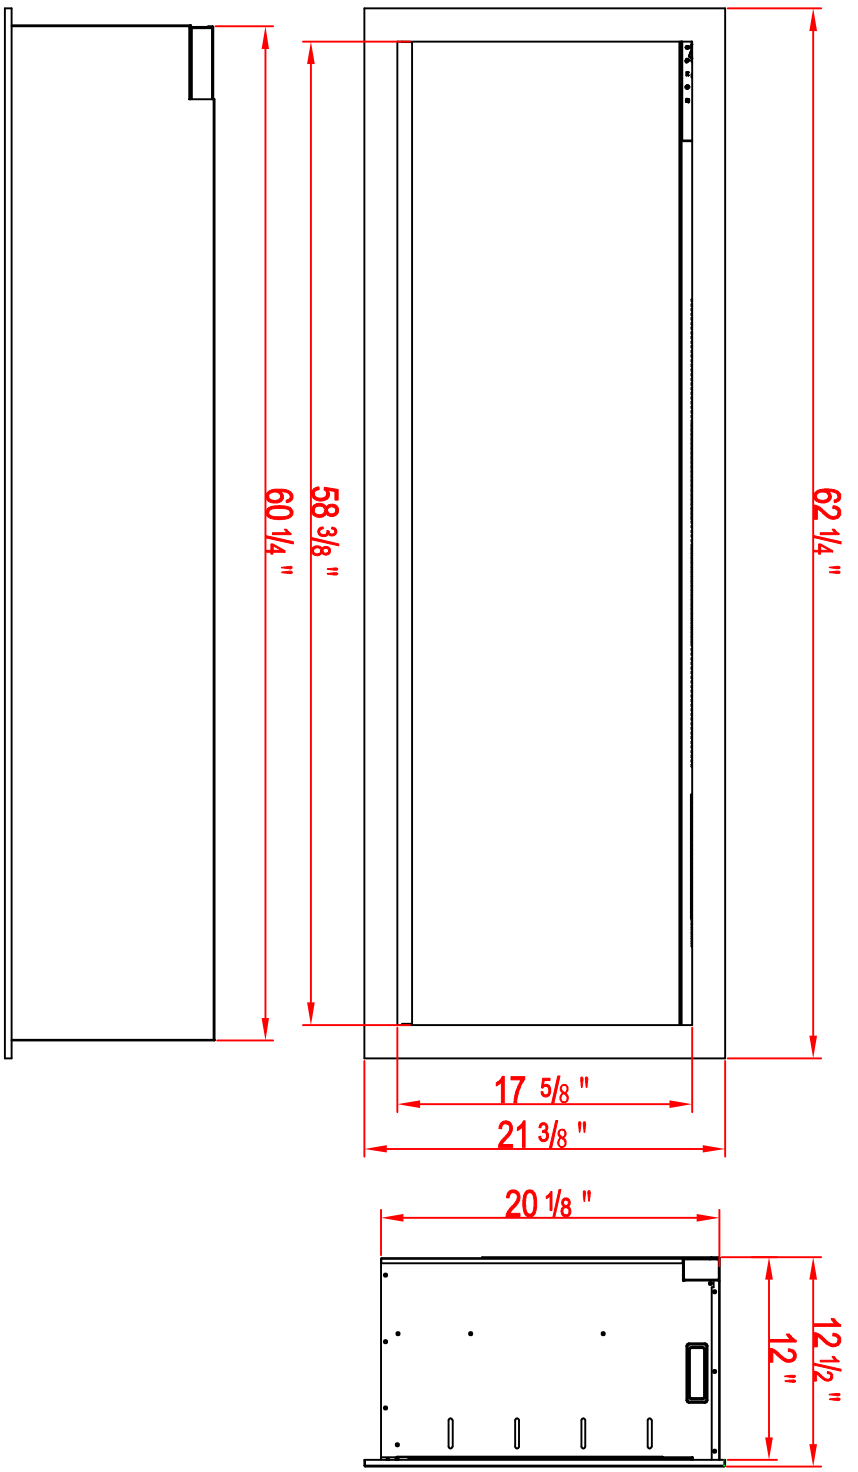

TECHNICAL SPECIFICATIONS

VOLTS	120V
AMPS	12.5A
WATTS	1500W
HEATER	HIGH 1500W wats
	LOW 750W wats
NO HEATER	31 WATTS MAX
QUANTITY	127 PCS LED
LAMPS	WATTS 0.5W&0.15W&0.06W
	TOTAL WATTS 28 W
ROTOR MOTOR	1 at 2.9 wats
HEIGHT,WIDTH,DEPTH	21 3/8 " X 62 1/4 " X 12 1/2 "
GLASS VIEWING OPENING	17 5/8 " X 58 3/8 "
FRAMING SIZE	20 1/4 " X 61 1/4 " X 12 1/2 "
SHIPPING SIZE	26 3/4 " X 69 7/8 " X 17 3/8 "
SHIPPING WEIGHT	148.5 LBS
GLASS FRONT	UNIT 1 Included
PLUG LOCATION	Left Side
CORD LENGTH	70.9 < L < 95.5
APPROX.HEATING AREA	400 SQ.FT

SERIES	MODEL		REV
TRD VIEW	SYM-60-XT BESPOKE		1
SCALE 1"=1'-0"	DATE:12/08/2022	SHEET 1 OF 1	