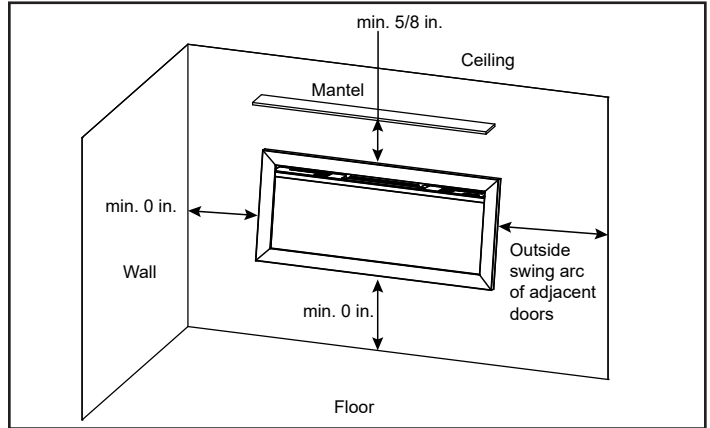

Allusion Slim 72" Linear Electric Fireplace

FRAMING DIMENSIONS	FRAMING WIDTH	FRAMING DEPTH	FRAMING HEIGHT
	70-3/8" [1788]	4" [102]	17-1/4" [438]

MINIMUM CLEARANCES TO COMBUSTIBLES

AREA	CLEARANCES
SIDES	0"
FLOOR	0"
TOP	0"
BACK	0"
FRONT	36" [914]
MANTEL	5/8" [16]

APPLIANCE LOCATION

FINISHING DIMENSIONS

WALLBOARD SHEATHING

RECESSED 2 X 4 WALL