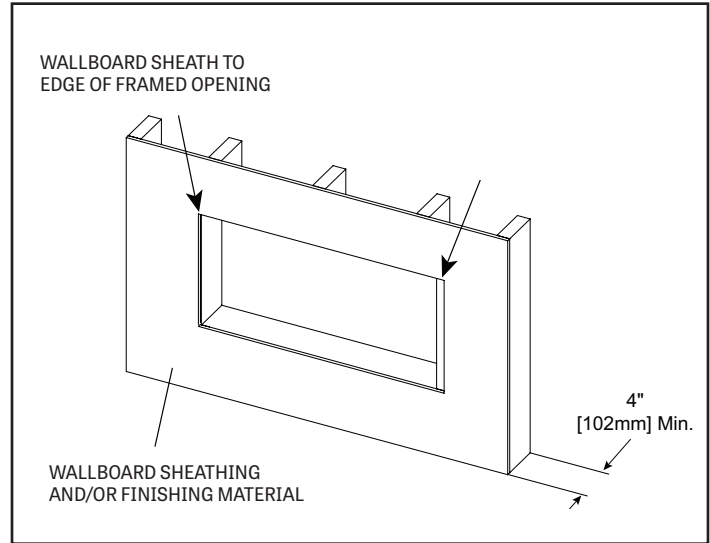

Allusion Slim 72" Linear Electric Fireplace

FRAMING DIMENSIONS	FRAMING WIDTH	FRAMING DEPTH	FRAMING HEIGHT
	70-3/8" [1788]	4" [102]	17-1/4" [438]

MINIMUM CLEARANCES TO COMBUSTIBLES

AREA	CLEARANCES
SIDES	0"
FLOOR	0"
TOP	0"
BACK	0"
FRONT	36" [914]
MANTEL	5/8" [16]

APPLIANCE LOCATION

FINISHING DIMENSIONS

WALLBOARD SHEATHING

RECESSED 2 X 4 WALL