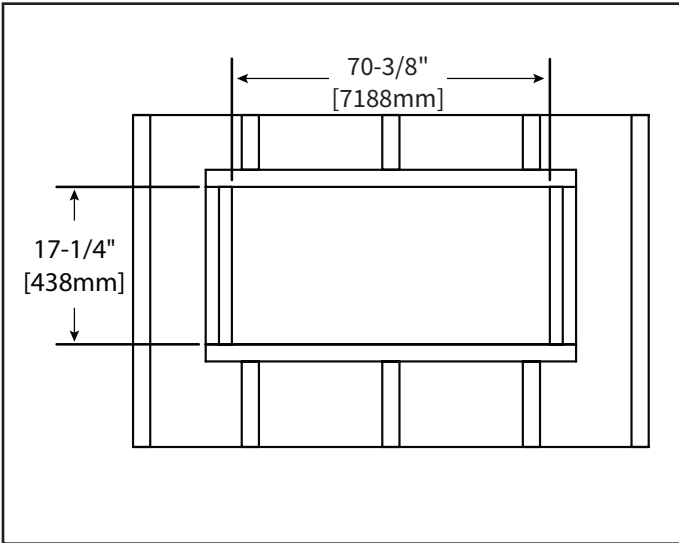

ACTUAL DIMENSIONS	MODEL	FRONT WIDTH	BACK WIDTH	FRONT HEIGHT	BACK HEIGHT	DEPTH	VIEWING AREA
	SF-ALLS-72	72" [1830]	69-3/8" [1762]	18-1/4" [465]	16-3/4" [425]	4-3/8" [113]	67-1/2" x 12"

PRODUCT DIMENSIONS

Allusion Slim 72" Linear Electric Fireplace

FRAMING DIMENSIONS	FRAMING WIDTH	FRAMING DEPTH	FRAMING HEIGHT
	70-3/8" [1788]	4" [102]	17-1/4" [438]

MINIMUM CLEARANCES TO COMBUSTIBLES

AREA	CLEARANCES
SIDES	0"
FLOOR	0"
TOP	0"
BACK	0"
FRONT	36" [914]
MANTEL	5/8" [16]

APPLIANCE LOCATION

FINISHING DIMENSIONS

WALLBOARD SHEATHING

RECESSED 2 X 4 WALL