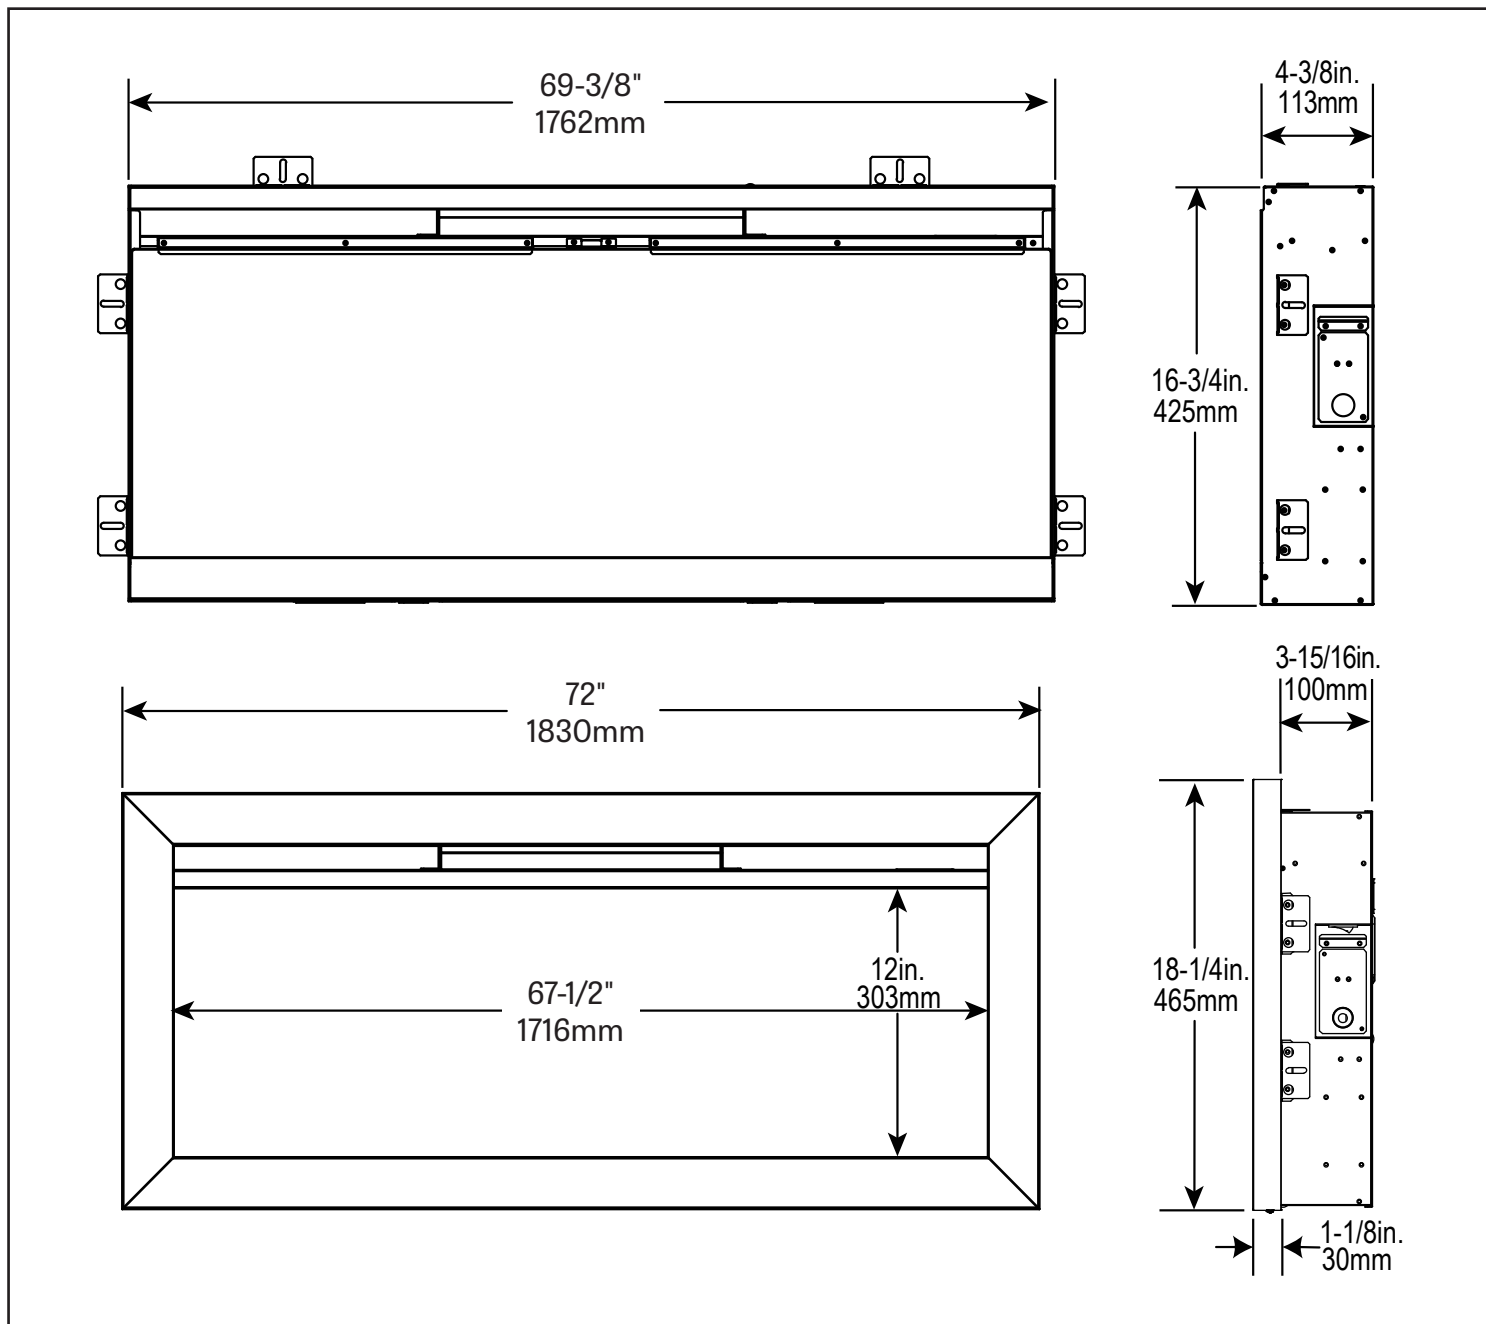

ACTUAL DIMENSIONS	MODEL	FRONT WIDTH	BACK WIDTH	FRONT HEIGHT	BACK HEIGHT	DEPTH	VIEWING AREA
	SF-ALLS-72	72" [1830]	69-3/8" [1762]	18-1/4" [465]	16-3/4" [425]	4-3/8" [113]	67-1/2" x 12"

PRODUCT DIMENSIONS

Allusion Slim 72" Linear Electric Fireplace

FRAMING DIMENSIONS	FRAMING WIDTH	FRAMING DEPTH	FRAMING HEIGHT
	70-3/8" [1788]	4" [102]	17-1/4" [438]

MINIMUM CLEARANCES TO COMBUSTIBLES

AREA	CLEARANCES
SIDES	0"
FLOOR	0"
TOP	0"
BACK	0"
FRONT	36" [914]
MANTEL	5/8" [16]

APPLIANCE LOCATION

FINISHING DIMENSIONS

WALLBOARD SHEATHING

RECESSED 2 X 4 WALL