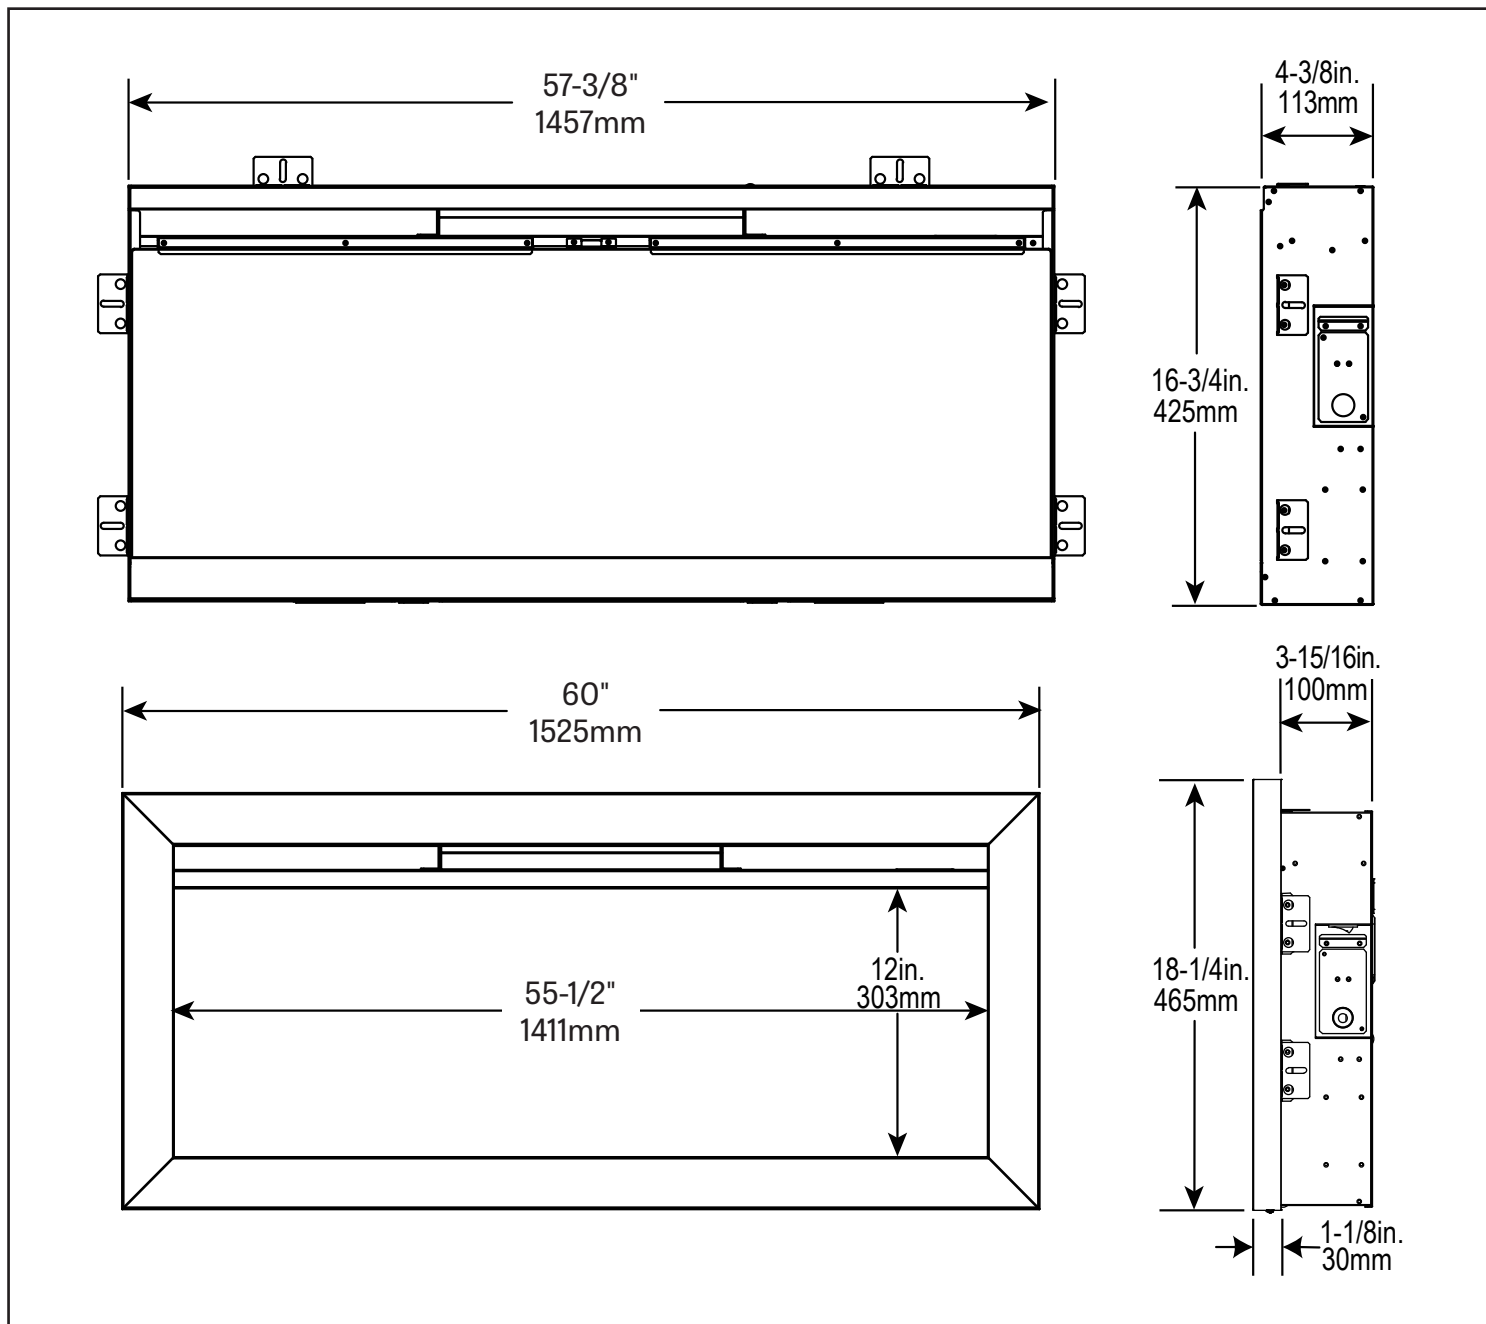

ACTUAL DIMENSIONS	MODEL	FRONT WIDTH	BACK WIDTH	FRONT HEIGHT	BACK HEIGHT	DEPTH	VIEWING AREA
	SF-ALLS-60	60" [1525]	57-3/8" [1457]	18-1/4" [465]	16-3/4" [425]	4-3/8" [113]	55-1/2" x 12"

PRODUCT DIMENSIONS

# Allusion Slim 60" Linear Electric Fireplace

FRAMING DIMENSIONS	FRAMING WIDTH	FRAMING DEPTH	FRAMING HEIGHT
	58-3/8" [914]	4" [102]	17-1/4" [438]

## FINISHING DIMENSIONS

## RECESSED 2 X 4 WALL