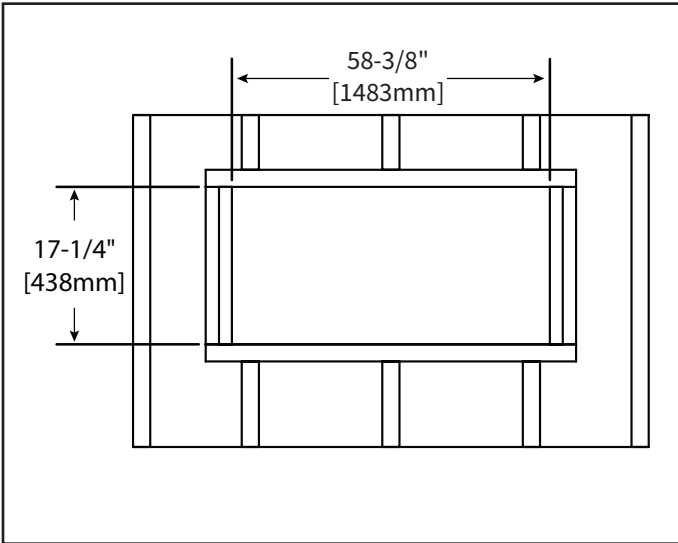

ACTUAL DIMENSIONS	MODEL	FRONT WIDTH	BACK WIDTH	FRONT HEIGHT	BACK HEIGHT	DEPTH	VIEWING AREA
	SF-ALLS-60	60" [1525]	57-3/8" [1457]	18-1/4" [465]	16-3/4" [425]	4-3/8" [113]	55-1/2" x 12"

PRODUCT DIMENSIONS

# Allusion Slim 60" Linear Electric Fireplace

FRAMING DIMENSIONS	FRAMING WIDTH	FRAMING DEPTH	FRAMING HEIGHT
	58-3/8" [914]	4" [102]	17-1/4" [438]

## FINISHING DIMENSIONS

## RECESSED 2 X 4 WALL