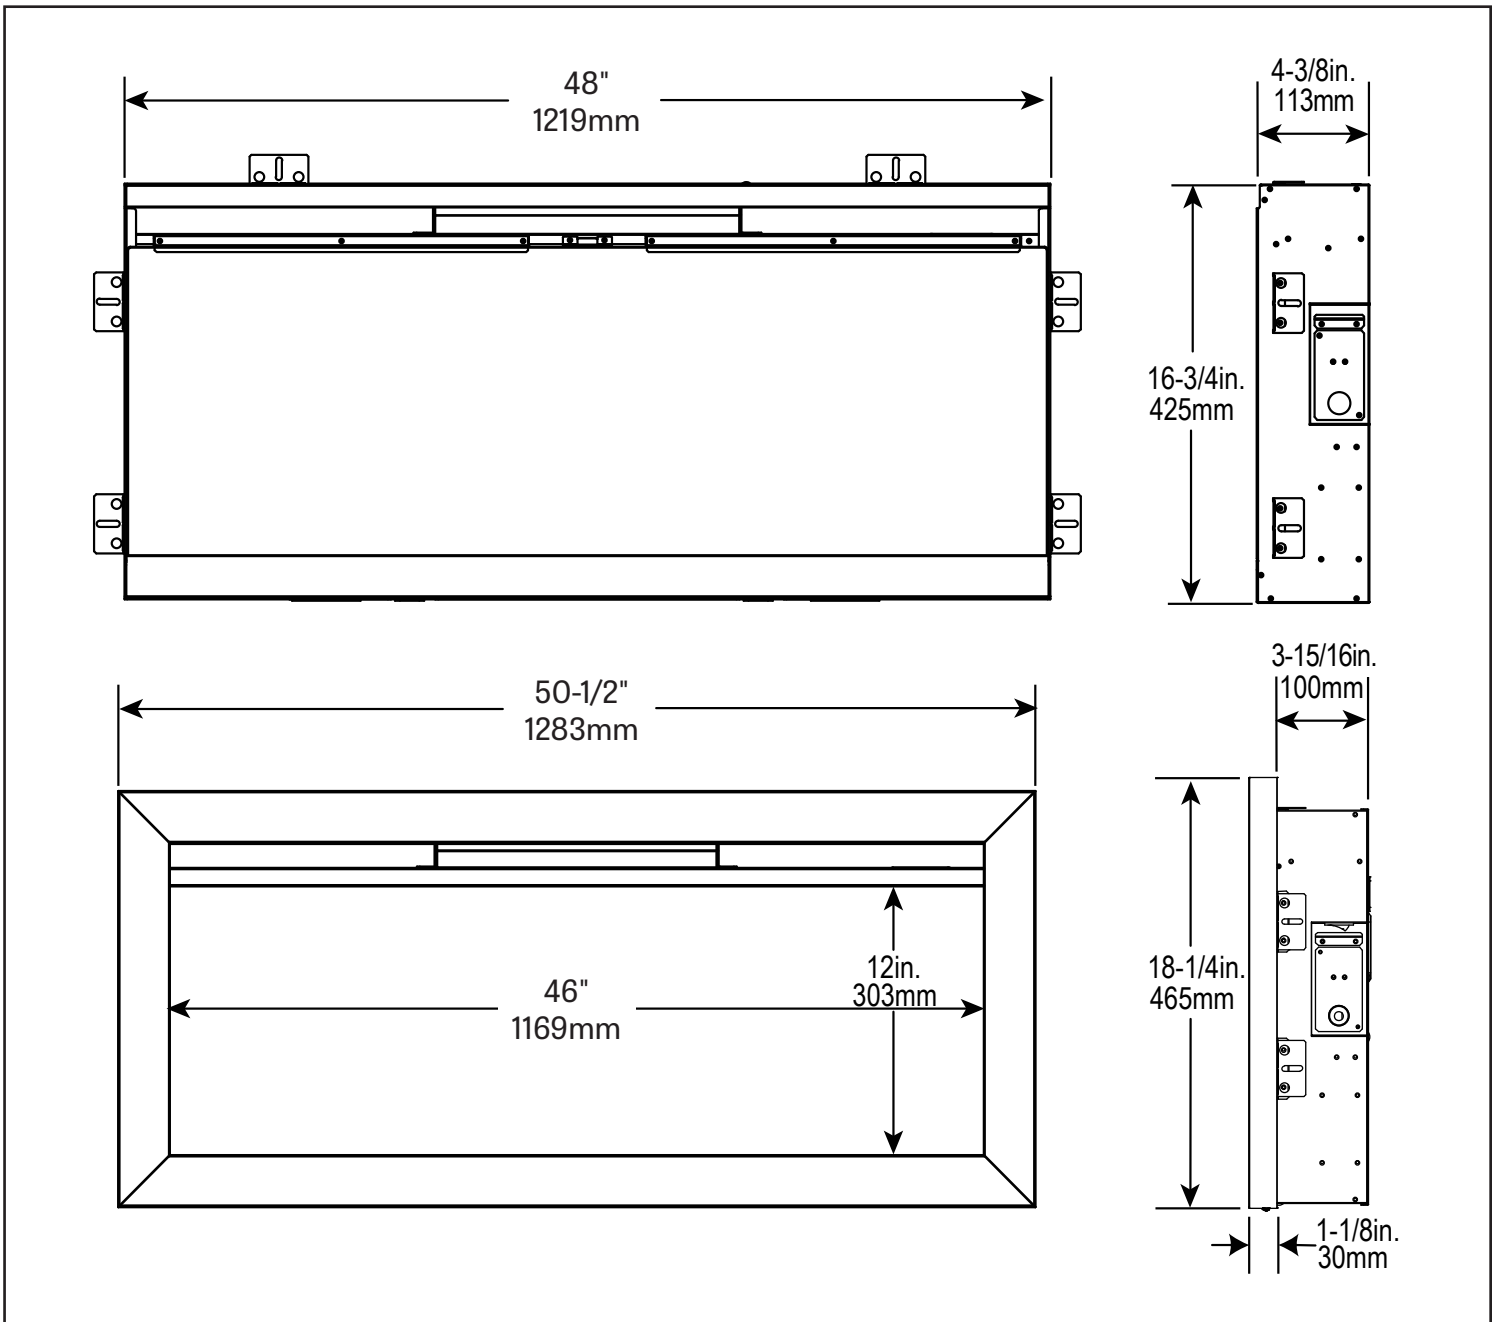

ACTUAL DIMENSIONS	MODEL	FRONT WIDTH	BACK WIDTH	FRONT HEIGHT	BACK HEIGHT	DEPTH	VIEWING AREA
	SF-ALLS-50	50-1/2" [1283]	48" [1219]	18-1/4" [465]	16-3/4" [425]	4-3/8" [113]	46" x 12"

PRODUCT DIMENSIONS

PRODUCT LISTING CODES	
US	CSA 22.2 No 46-M1988
INTERNATIONAL	CSA 22.2 No 46-M1988

Allusion Slim 50" Linear Electric Fireplace

FRAMING DIMENSIONS	FRAMING WIDTH	FRAMING DEPTH	FRAMING HEIGHT
	49" [1245]	4" [102]	17-1/4" [438]

MINIMUM CLEARANCES TO COMBUSTIBLES

AREA	CLEARANCES
SIDES	0"
FLOOR	0"
TOP	0"
BACK	0"
FRONT	36" [914]
MANTEL	5/8" [16]

APPLIANCE LOCATION

FINISHING DIMENSIONS

WALLBOARD SHEATHING

RECESSED 2 X 4 WALL