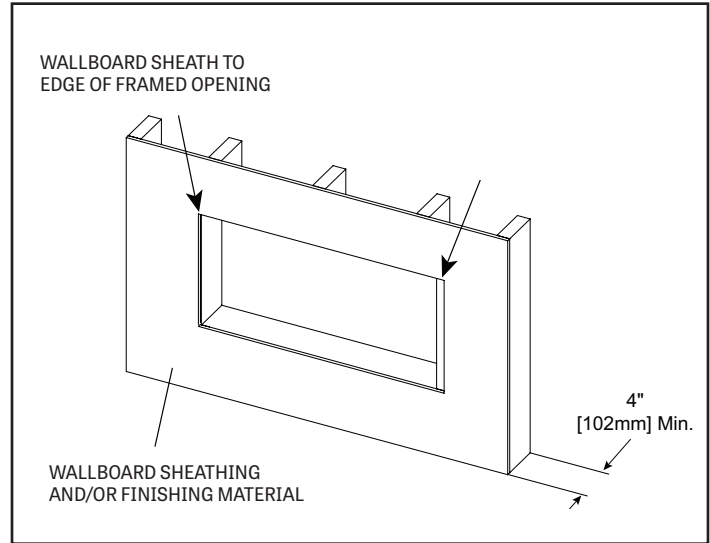

Allusion Slim 50" Linear Electric Fireplace

FRAMING DIMENSIONS	FRAMING WIDTH	FRAMING DEPTH	FRAMING HEIGHT
	49" [1245]	4" [102]	17-1/4" [438]

MINIMUM CLEARANCES TO COMBUSTIBLES

AREA	CLEARANCES
SIDES	0"
FLOOR	0"
TOP	0"
BACK	0"
FRONT	36" [914]
MANTEL	5/8" [16]

APPLIANCE LOCATION

FINISHING DIMENSIONS

WALLBOARD SHEATHING

RECESSED 2 X 4 WALL