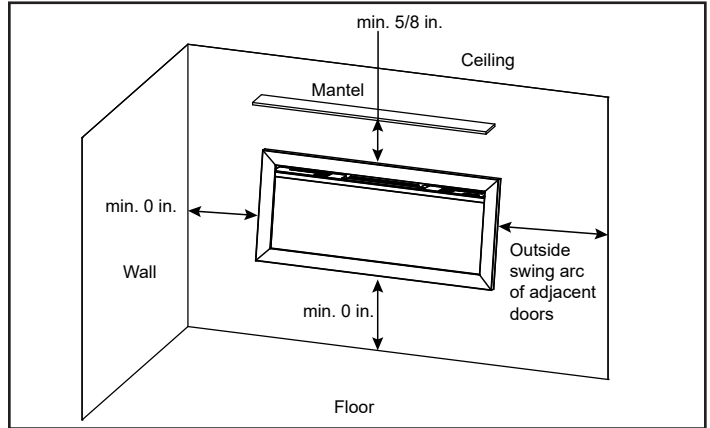

Allusion Slim 50" Linear Electric Fireplace

FRAMING DIMENSIONS	FRAMING WIDTH	FRAMING DEPTH	FRAMING HEIGHT
	49" [1245]	4" [102]	17-1/4" [438]

MINIMUM CLEARANCES TO COMBUSTIBLES

AREA	CLEARANCES
SIDES	0"
FLOOR	0"
TOP	0"
BACK	0"
FRONT	36" [914]
MANTEL	5/8" [16]

APPLIANCE LOCATION

FINISHING DIMENSIONS

WALLBOARD SHEATHING

RECESSED 2 X 4 WALL