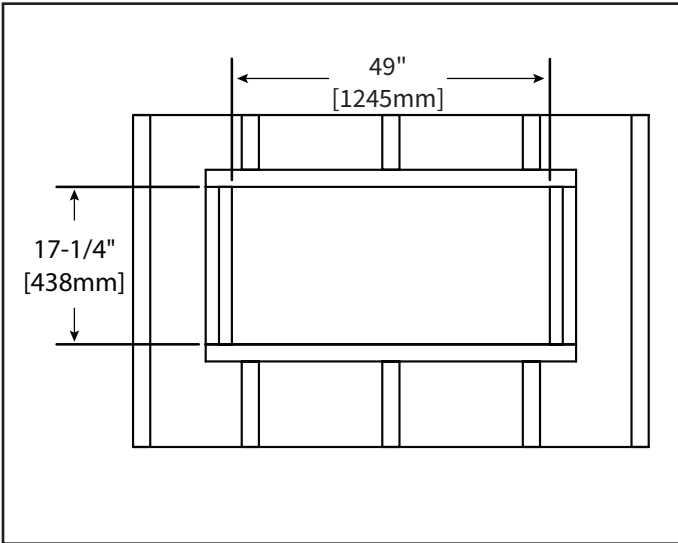

ACTUAL DIMENSIONS	MODEL	FRONT WIDTH	BACK WIDTH	FRONT HEIGHT	BACK HEIGHT	DEPTH	VIEWING AREA
	SF-ALLS-50	50-1/2" [1283]	48" [1219]	18-1/4" [465]	16-3/4" [425]	4-3/8" [113]	46" x 12"

PRODUCT DIMENSIONS

PRODUCT LISTING CODES	
US	CSA 22.2 No 46-M1988
INTERNATIONAL	CSA 22.2 No 46-M1988

Allusion Slim 50" Linear Electric Fireplace

FRAMING DIMENSIONS	FRAMING WIDTH	FRAMING DEPTH	FRAMING HEIGHT
	49" [1245]	4" [102]	17-1/4" [438]

MINIMUM CLEARANCES TO COMBUSTIBLES

AREA	CLEARANCES
SIDES	0"
FLOOR	0"
TOP	0"
BACK	0"
FRONT	36" [914]
MANTEL	5/8" [16]

APPLIANCE LOCATION

FINISHING DIMENSIONS

WALLBOARD SHEATHING

RECESSED 2 X 4 WALL