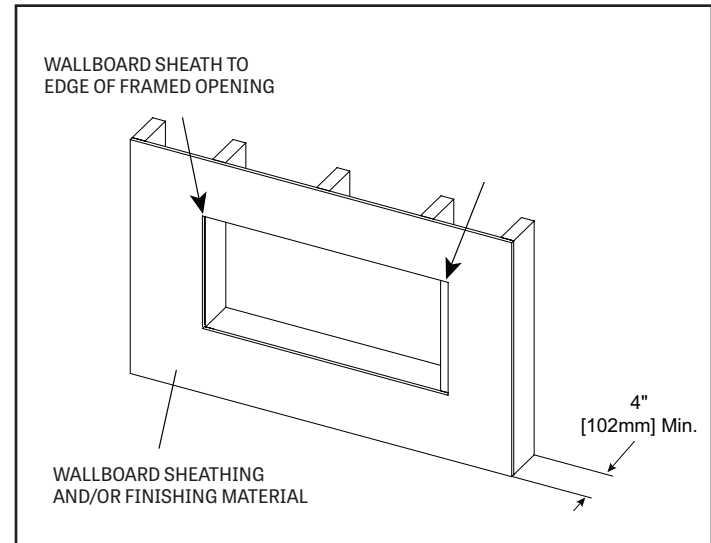

Allusion Slim 40" Linear Electric Fireplace

FRAMING DIMENSIONS	FRAMING WIDTH	FRAMING DEPTH	FRAMING HEIGHT
	38-3/8" [975]	4" [102]	17-1/4" [438]

MINIMUM CLEARANCES TO COMBUSTIBLES

AREA	CLEARANCES
SIDES	0"
FLOOR	0"
TOP	0"
BACK	0"
FRONT	36" [914]
MANTEL	5/8" [16]

APPLIANCE LOCATION

FINISHING DIMENSIONS

WALLBOARD SHEATHING

RECESSED 2 X 4 WALL