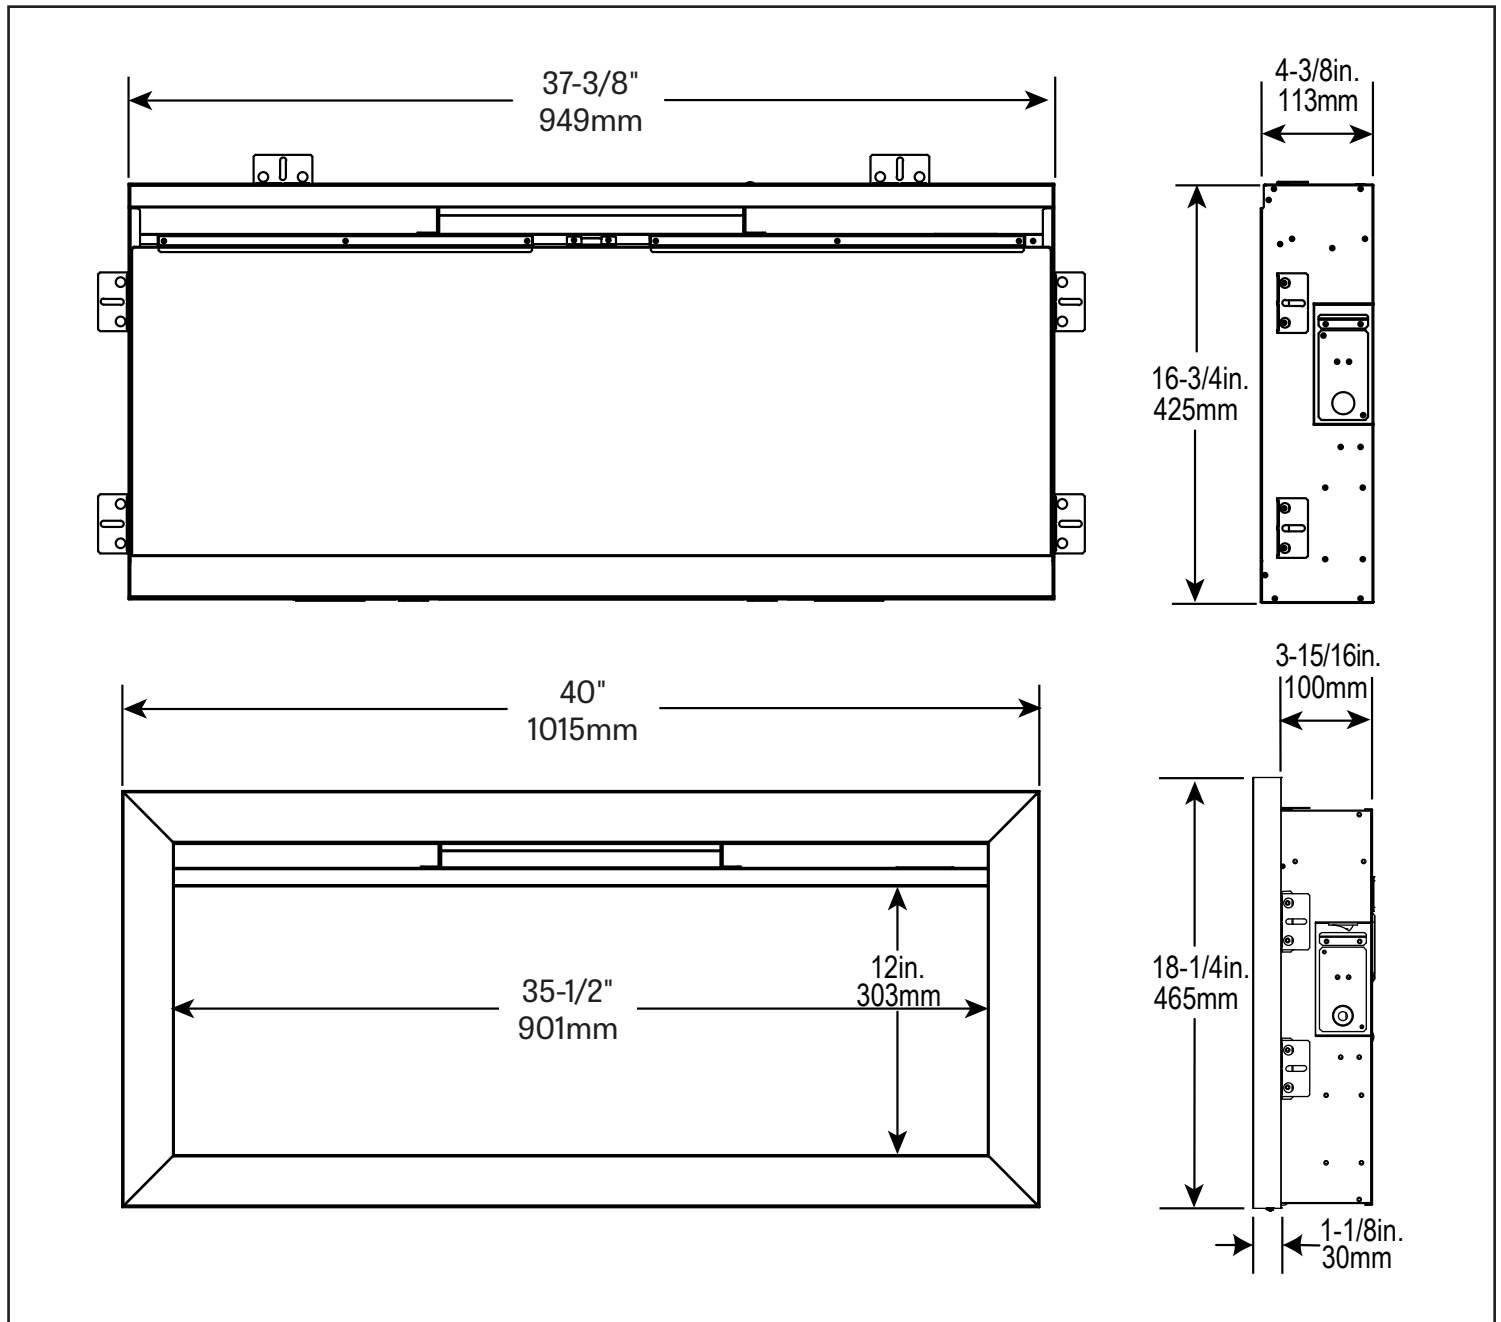

ACTUAL DIMENSIONS	MODEL	FRONT WIDTH	BACK WIDTH	FRONT HEIGHT	BACK HEIGHT	DEPTH	VIEWING AREA
	SF-ALLS-40	40" [1015]	37-3/8" [949]	18-1/4" [465]	16-3/4" [425]	4-3/8" [113]	35-1/2" x 12"

PRODUCT DIMENSIONS

Allusion Slim 40" Linear Electric Fireplace

FRAMING DIMENSIONS	FRAMING WIDTH	FRAMING DEPTH	FRAMING HEIGHT
	38-3/8" [975]	4" [102]	17-1/4" [438]

MINIMUM CLEARANCES TO COMBUSTIBLES

AREA	CLEARANCES
SIDES	0"
FLOOR	0"
TOP	0"
BACK	0"
FRONT	36" [914]
MANTEL	5/8" [16]

APPLIANCE LOCATION

FINISHING DIMENSIONS

WALLBOARD SHEATHING

RECESSED 2 X 4 WALL