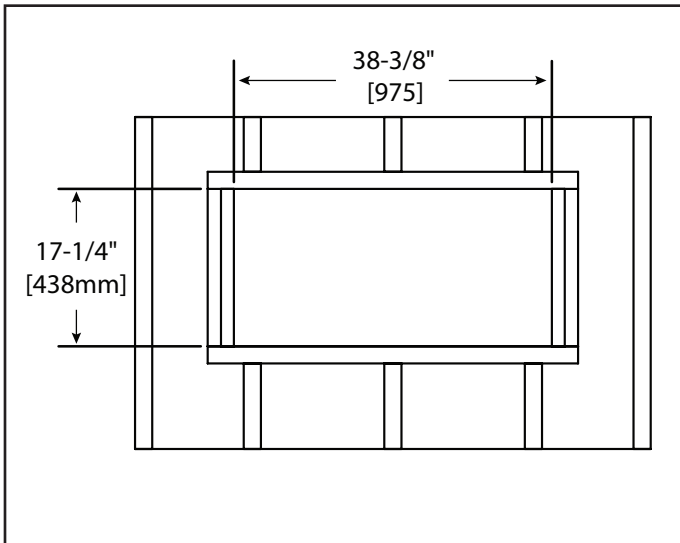

ACTUAL DIMENSIONS	MODEL	FRONT WIDTH	BACK WIDTH	FRONT HEIGHT	BACK HEIGHT	DEPTH	VIEWING AREA
	SF-ALLS-40	40" [1015]	37-3/8" [949]	18-1/4" [465]	16-3/4" [425]	4-3/8" [113]	35-1/2" x 12"

PRODUCT DIMENSIONS

Allusion Slim 40" Linear Electric Fireplace

FRAMING DIMENSIONS	FRAMING WIDTH	FRAMING DEPTH	FRAMING HEIGHT
	38-3/8" [975]	4" [102]	17-1/4" [438]

MINIMUM CLEARANCES TO COMBUSTIBLES

AREA	CLEARANCES
SIDES	0"
FLOOR	0"
TOP	0"
BACK	0"
FRONT	36" [914]
MANTEL	5/8" [16]

APPLIANCE LOCATION

FINISHING DIMENSIONS

WALLBOARD SHEATHING

RECESSED 2 X 4 WALL