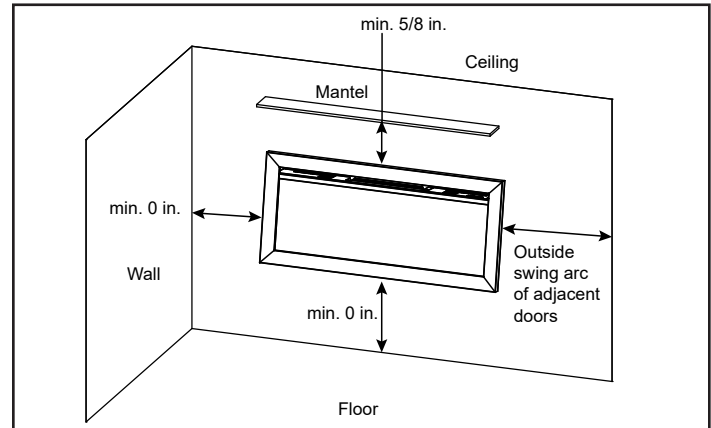

Allusion Slim 40" Linear Electric Fireplace

FRAMING DIMENSIONS	FRAMING WIDTH	FRAMING DEPTH	FRAMING HEIGHT
	38-3/8" [975]	4" [102]	17-1/4" [438]

MINIMUM CLEARANCES TO COMBUSTIBLES

AREA	CLEARANCES
SIDES	0"
FLOOR	0"
TOP	0"
BACK	0"
FRONT	36" [914]
MANTEL	5/8" [16]

APPLIANCE LOCATION

FINISHING DIMENSIONS

WALLBOARD SHEATHING

RECESSED 2 X 4 WALL