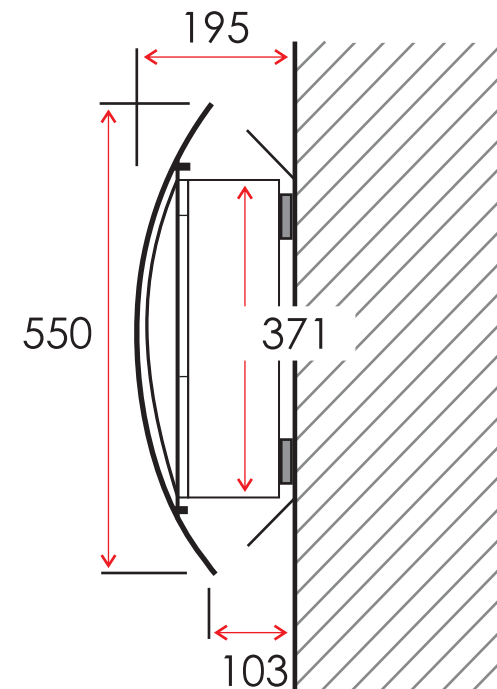

TECHNICAL SPECIFICATIONS		
VOLTS	120	
AMPS	14	
WATTS	1435	
HEATER	HIGH	1350 watts
	LOW	675 watts
NO HEATER	85 watts	
LAMPS	QUANTITY	2 Candelabra
	WATTS	40 watts
	TOTAL WATTS	80 watts
ROTOR MOTOR	1 at 5 watts	
HEIGHT, WIDTH, DEPTH	26 7/9 x 14 5/9 x 4 4/5	
GLASS VIEWING OPENING	13 x 16 8/9	
GLASS SIZE	21 2/3 x 34 2/3	
SHIPPING SIZE	24 x 9 x 36	
SHIPPING WEIGHT	46 lbs	
	UNIT	
GLASS FRONT	Included	
PLUG LOCATION	Right Side	
CORD LENGTH	70"	
APPROX. HEATING AREA	500 sq ft	

SERIES WM	MODEL WM-2134		REV 1
SCALE 1" = 1'-0"	DATE: 04/02/11	SHEET 1 OF 1	

TECHNICAL SPECIFICATIONS

VOLTS		120
AMPS		14
WATTS		1435
HEATER	HIGH	1350 watts
	LOW	675 watts
NO HEATER		85 watts
LAMPS	QUANTITY	2 Candelabra
	WATTS	40 watts
	TOTAL WATTS	80 watts
ROTOR MOTOR		1 at 5 watts
HEIGHT, WIDTH, DEPTH		68 h x 37.1 w x 12.3 d
GLASS VIEWING OPENING		33 x 43 cm
GLASS SIZE		55 x 88 cm
SHIPPING SIZE		59 x 22 x 90 cm
SHIPPING WEIGHT		20.5 kg
	UNIT	
GLASS FRONT		Included
PLUG LOCATION		Right Side
CORD LENGTH		178 cm
APPROX. HEATING AREA		46.5 sqm

Amantii

SERIES	MODEL		REV
WM	WM-2134		1
SCALE 1:12	DATE: 04/02/11	SHEET 1 OF 1	