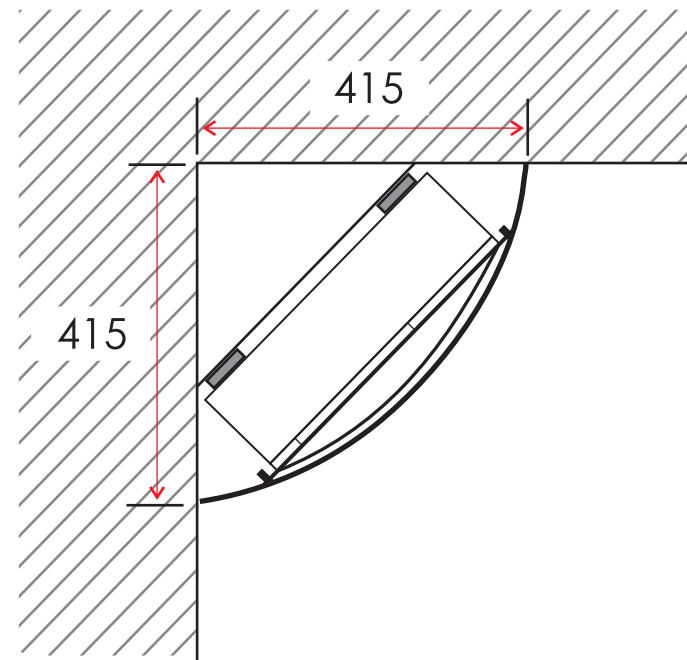

TECHNICAL SPECIFICATIONS		
VOLTS	120	
AMPS	14	
WATTS	1435	
HEATER	HIGH	1350 watts
	LOW	675 watts
NO HEATER	85 watts	
LAMPS	QUANTITY	2 Candelabra
	WATTS	40 watts
	TOTAL WATTS	80 watts
ROTOR MOTOR	1 at 5 watts	
HEIGHT, WIDTH, DEPTH	26 7/9 x 14 5/9 x 4 4/5	
GLASS VIEWING OPENING	13 x 16 8/9	
GLASS SIZE	21 2/3 x 34 2/3	
SHIPPING SIZE	24 x 9 x 36	
SHIPPING WEIGHT	46 lbs	
	UNIT	
GLASS FRONT	Included	
PLUG LOCATION	Right Side	
CORD LENGTH	70"	
APPROX. HEATING AREA	500 sq ft	

SERIES WM	MODEL WM-2134		REV 1
SCALE 1" = 1'-0"	DATE: 04/02/11	SHEET 1 OF 1	

TECHNICAL SPECIFICATIONS

VOLTS		120
AMPS		14
WATTS		1435
HEATER	HIGH	1350 watts
	LOW	675 watts
NO HEATER		85 watts
LAMPS	QUANTITY	2 Candelabra
	WATTS	40 watts
	TOTAL WATTS	80 watts
ROTOR MOTOR		1 at 5 watts
HEIGHT, WIDTH, DEPTH		68 h x 37.1 w x 12.3 d
GLASS VIEWING OPENING		33 x 43 cm
GLASS SIZE		55 x 88 cm
SHIPPING SIZE		59 x 22 x 90 cm
SHIPPING WEIGHT		20.5 kg
	UNIT	
GLASS FRONT		Included
PLUG LOCATION		Right Side
CORD LENGTH		178 cm
APPROX. HEATING AREA		46.5 sqm

Amantii

SERIES	MODEL		REV
WM	WM-2134		1
SCALE 1:12	DATE: 04/02/11	SHEET 1 OF 1	