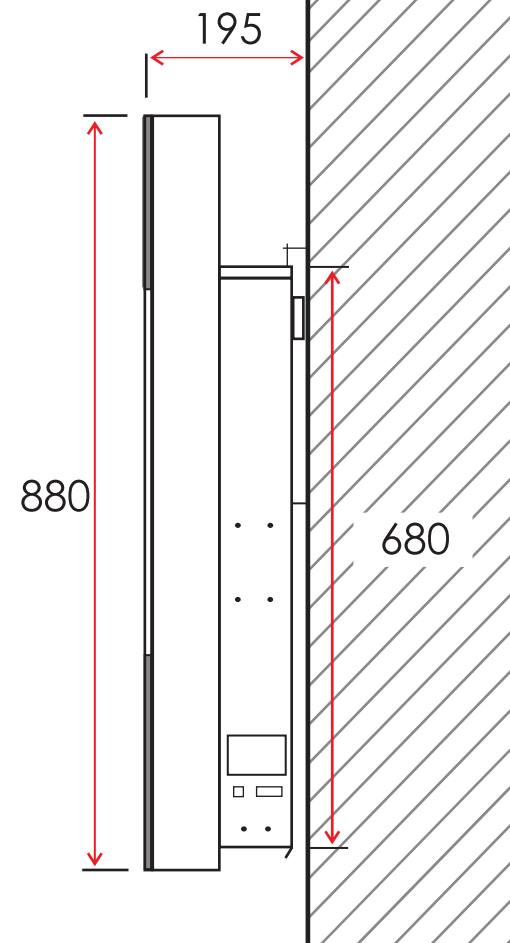

TECHNICAL SPECIFICATIONS		
VOLTS	120	
AMPS	14	
WATTS	1435	
HEATER	HIGH	1350 watts
	LOW	675 watts
NO HEATER	85 watts	
LAMPS	QUANTITY	2 Candelabra
	WATTS	40 watts
	TOTAL WATTS	80 watts
ROTOR MOTOR	1 at 5 watts	
HEIGHT, WIDTH, DEPTH	26 7/9 x 14 5/9 x 4 4/5	
GLASS VIEWING OPENING	13 x 16 8/9	
GLASS SIZE	21 2/3 x 34 2/3	
SHIPPING SIZE	24 x 9 x 36	
SHIPPING WEIGHT	46 lbs	
	UNIT	
GLASS FRONT	Included	
PLUG LOCATION	Right Side	
CORD LENGTH	70"	
APPROX. HEATING AREA	500 sq ft	

SERIES WM	MODEL WM-2134		REV 1
SCALE 1" = 1'-0"	DATE: 04/02/11	SHEET 1 OF 1	

TECHNICAL SPECIFICATIONS

VOLTS		120
AMPS		14
WATTS		1435
HEATER	HIGH	1350 watts
	LOW	675 watts
NO HEATER		85 watts
LAMPS	QUANTITY	2 Candelabra
	WATTS	40 watts
	TOTAL WATTS	80 watts
ROTOR MOTOR		1 at 5 watts
HEIGHT, WIDTH, DEPTH		68 h x 37.1 w x 12.3 d
GLASS VIEWING OPENING		33 x 43 cm
GLASS SIZE		55 x 88 cm
SHIPPING SIZE		59 x 22 x 90 cm
SHIPPING WEIGHT		20.5 kg
	UNIT	
GLASS FRONT		Included
PLUG LOCATION		Right Side
CORD LENGTH		178 cm
APPROX. HEATING AREA		46.5 sqm

Amantii

SERIES	MODEL		REV
WM	WM-2134		1
SCALE 1:12	DATE: 04/02/11	SHEET 1 OF 1	