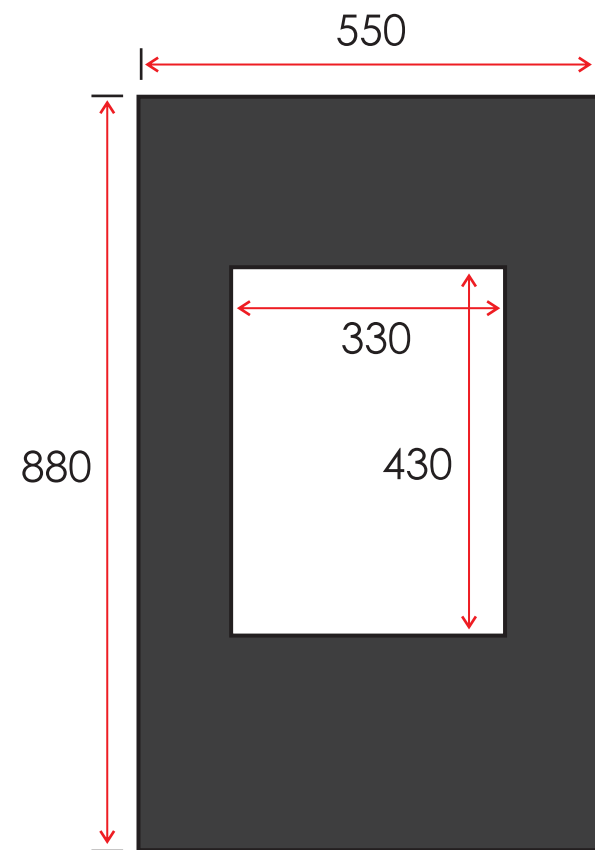

TECHNICAL SPECIFICATIONS		
VOLTS	120	
AMPS	14	
WATTS	1435	
HEATER	HIGH	1350 watts
	LOW	675 watts
NO HEATER	85 watts	
LAMPS	QUANTITY	2 Candelabra
	WATTS	40 watts
	TOTAL WATTS	80 watts
ROTOR MOTOR	1 at 5 watts	
HEIGHT, WIDTH, DEPTH	26 7/9 x 14 5/9 x 4 4/5	
GLASS VIEWING OPENING	13 x 16 8/9	
GLASS SIZE	21 2/3 x 34 2/3	
SHIPPING SIZE	24 x 9 x 36	
SHIPPING WEIGHT	46 lbs	
	UNIT	
GLASS FRONT	Included	
PLUG LOCATION	Right Side	
CORD LENGTH	70"	
APPROX. HEATING AREA	500 sq ft	

SERIES WM	MODEL WM-2134		REV 1
SCALE 1" = 1'-0"	DATE: 04/02/11	SHEET 1 OF 1	

TECHNICAL SPECIFICATIONS

VOLTS		120
AMPS		14
WATTS		1435
HEATER	HIGH	1350 watts
	LOW	675 watts
NO HEATER		85 watts
LAMPS	QUANTITY	2 Candelabra
	WATTS	40 watts
	TOTAL WATTS	80 watts
ROTOR MOTOR		1 at 5 watts
HEIGHT, WIDTH, DEPTH		68 h x 37.1 w x 12.3 d
GLASS VIEWING OPENING		33 x 43 cm
GLASS SIZE		55 x 88 cm
SHIPPING SIZE		59 x 22 x 90 cm
SHIPPING WEIGHT		20.5 kg
	UNIT	
GLASS FRONT		Included
PLUG LOCATION		Right Side
CORD LENGTH		178 cm
APPROX. HEATING AREA		46.5 sqm

Amantii

SERIES	MODEL		REV
WM	WM-2134		1
SCALE 1:12	DATE: 04/02/11	SHEET 1 OF 1	