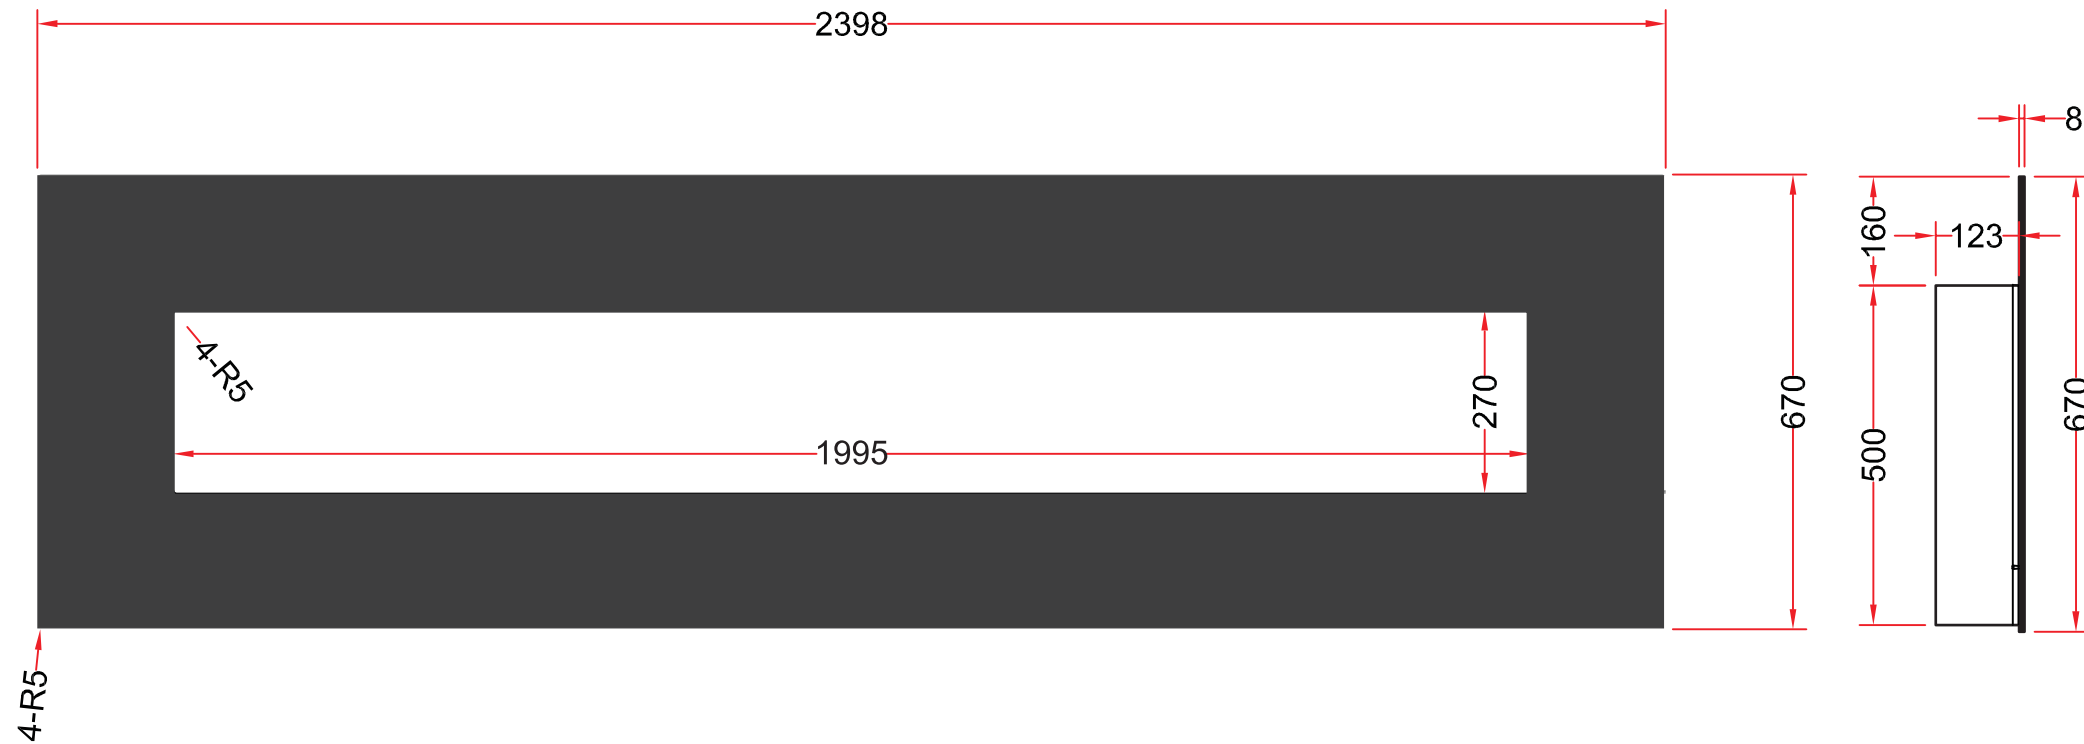

TECHNICAL SPECIFICATIONS		
VOLTS	120	
AMPS	15.5	
WATTS	1865	
HEATER	HIGH	1500 watts
	LOW	750 watts
NO HEATER	365 watts	
LAMPS	QUANTITY	9 Candelabra
	WATTS	40 watts
	TOTAL WATTS	360 watts
ROTOR MOTOR	1 at 5 watts	
HEIGHT, WIDTH, DEPTH	19 7/10 x 81 1/10 x 4 4/5	
GLASS VIEWING OPENING	78 1/2 x 10 5/8	
GLASS SIZE	94 1/2 w x 26 3/8 h	
SHIPPING SIZE	97 x 9 x 29	
SHIPPING WEIGHT	176.5 lbs	
GLASS FRONT	UNIT	
		Included
PLUG LOCATION	Right Side	
CORD LENGTH	62"	
APPROX. HEATING AREA	500 sq ft	

Amantii

SERIES	MODEL		REV
WM	WM-95-BLKGLASS		1
SCALE 1" = 1'-0"	DATE: 04/02/11	SHEET 1 OF 1	

TECHNICAL SPECIFICATIONS	
VOLTS	120
AMPS	15.5
WATTS	1865
HEATER	HIGH 1500 watts LOW 750 watts
NO HEATER	365 watts
LAMPS	QUANTITY 9 Candelabra WATTS 40 watts TOTAL WATTS 360 watts
ROTOR MOTOR	1 at 5 watts
HEIGHT, WIDTH, DEPTH	50 h x 205.9 w x 12.3 d
GLASS VIEWING OPENING	219.7 x 27.9 cm
GLASS SIZE	240 w x 66.7 h
SHIPPING SIZE	246.4 x 24.8 x 69.2 cm
SHIPPING WEIGHT	79.5 kg
	UNIT
	GLASS FRONT Included
PLUG LOCATION	Right Side
CORD LENGTH	157.5 cm
APPROX. HEATING AREA	46.5 sqm

Amantii

SERIES WM	MODEL WM-95-BLKGLASS		REV 1
SCALE 1:12	DATE: 04/02/11	SHEET 1 OF 1	