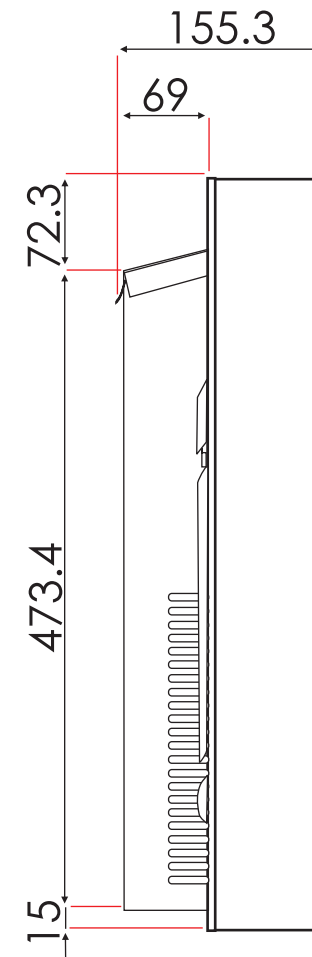

TECHNICAL SPECIFICATIONS	
VOLTS	120
AMPS	12.5
WATTS	1500
HEATER	HIGH 1375 watts LOW 625 watts
NO HEATER	125 watts
LAMPS	QUANTITY 3 Candelabra WATTS 40 watts TOTAL WATTS 120 watts
ROTOR MOTOR	1 at 5 watts
HEIGHT, WIDTH, DEPTH	18 3/5 x 22 1/10 x 5 3/10
GLASS VIEWING OPENING	22 x 11 4/5"
GLASS SIZE	35 2/5 x 22 1/10"
SHIPPING SIZE	38 x 8 x 25"
SHIPPING WEIGHT	47 lbs
GLASS FRONT	UNIT Included
PLUG LOCATION	Right Side
CORD LENGTH	75"
APPROX. HEATING AREA	376 sqft

Amantii

SERIES WM	MODEL WM-3522CF		REV 1
SCALE 1" = 1'-0"	DATE: 05/9/11	SHEET 1 OF 1	

TECHNICAL SPECIFICATIONS

VOLTS		120
AMPS		12.5
WATTS		1500
HEATER	HIGH	1375 watts
	LOW	625 watts
NO HEATER		125 watts
LAMPS	QUANTITY	3 Candelabra
	WATTS	40 watts
	TOTAL WATTS	120 watts
ROTOR MOTOR		1 at 5 watts
HEIGHT, WIDTH, DEPTH		47.3 h x 56 w x 13.5 d
GLASS VIEWING OPENING		56 x 30 cm
GLASS SIZE		90 x 56.2 cm
SHIPPING SIZE		96.3 x 20.4 x 62.2 cm
SHIPPING WEIGHT		21.2 kg
GLASS FRONT	UNIT	
		Included
PLUG LOCATION		Right Side
CORD LENGTH		190 cm
APPROX. HEATING AREA		35 sqm

Amantii

SERIES WM	MODEL WM-3522CF		REV 1
SCALE 1:12	DATE: 05/9/11		SHEET 1 OF 1