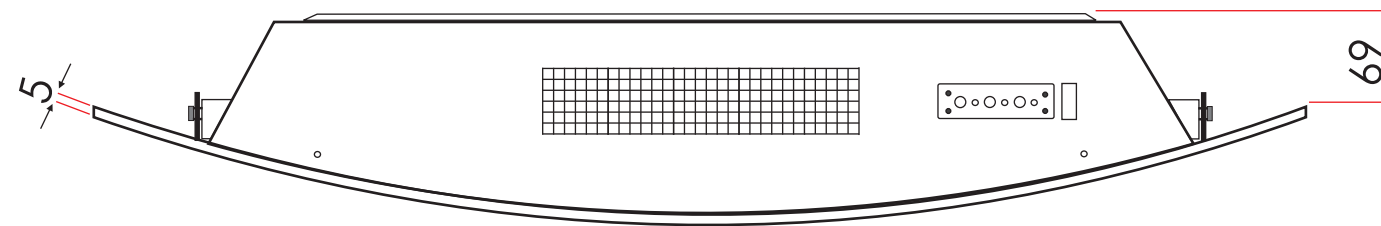

TECHNICAL SPECIFICATIONS	
VOLTS	120
AMPS	12.5
WATTS	1500
HEATER	HIGH 1375 watts LOW 625 watts
NO HEATER	125 watts
LAMPS	QUANTITY 3 Candelabra WATTS 40 watts TOTAL WATTS 120 watts
ROTOR MOTOR	1 at 5 watts
HEIGHT, WIDTH, DEPTH	18 3/5 x 22 1/10 x 5 3/10
GLASS VIEWING OPENING	22 x 11 4/5"
GLASS SIZE	35 2/5 x 22 1/10"
SHIPPING SIZE	38 x 8 x 25"
SHIPPING WEIGHT	47 lbs
GLASS FRONT	UNIT Included
PLUG LOCATION	Right Side
CORD LENGTH	75"
APPROX. HEATING AREA	376 sqft

Amantii

SERIES WM	MODEL WM-3522CF		REV 1
SCALE 1" = 1'-0"	DATE: 05/9/11	SHEET 1 OF 1	

TECHNICAL SPECIFICATIONS

VOLTS		120
AMPS		12.5
WATTS		1500
HEATER	HIGH	1375 watts
	LOW	625 watts
NO HEATER		125 watts
LAMPS	QUANTITY	3 Candelabra
	WATTS	40 watts
	TOTAL WATTS	120 watts
ROTOR MOTOR		1 at 5 watts
HEIGHT, WIDTH, DEPTH		47.3 h x 56 w x 13.5 d
GLASS VIEWING OPENING		56 x 30 cm
GLASS SIZE		90 x 56.2 cm
SHIPPING SIZE		96.3 x 20.4 x 62.2 cm
SHIPPING WEIGHT		21.2 kg
GLASS FRONT	UNIT	
		Included
PLUG LOCATION		Right Side
CORD LENGTH		190 cm
APPROX. HEATING AREA		35 sqm

Amantii

SERIES WM	MODEL WM-3522CF		REV 1
SCALE 1:12	DATE: 05/9/11		SHEET 1 OF 1