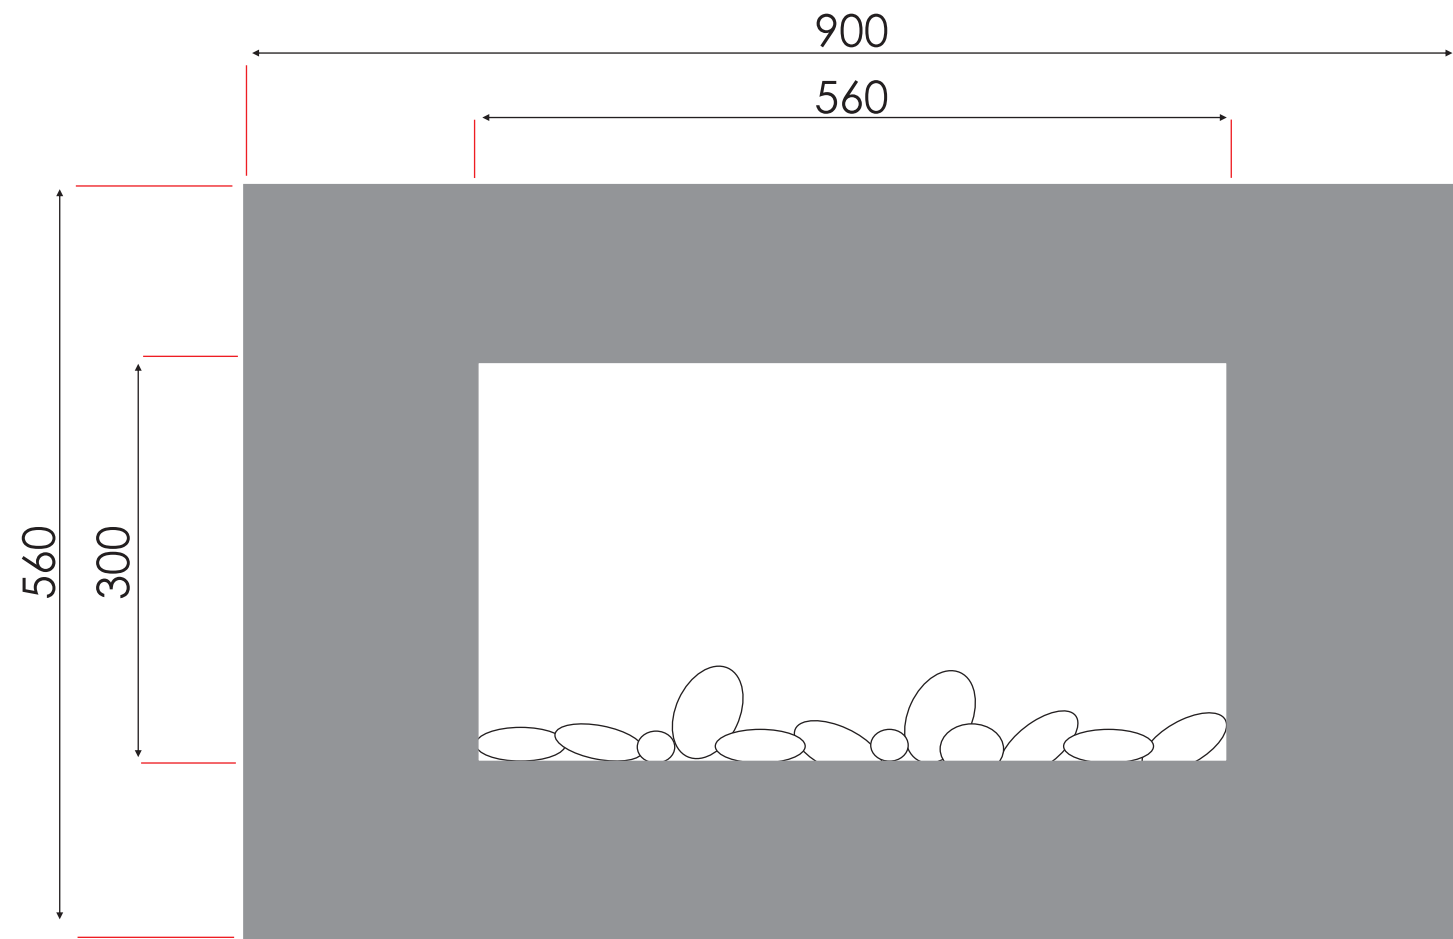

TECHNICAL SPECIFICATIONS	
VOLTS	120
AMPS	12.5
WATTS	1500
HEATER	HIGH 1375 watts LOW 625 watts
NO HEATER	125 watts
LAMPS	QUANTITY 3 Candelabra WATTS 40 watts TOTAL WATTS 120 watts
ROTOR MOTOR	1 at 5 watts
HEIGHT, WIDTH, DEPTH	18 3/5 x 22 1/10 x 5 3/10
GLASS VIEWING OPENING	22 x 11 4/5"
GLASS SIZE	35 2/5 x 22 1/10"
SHIPPING SIZE	38 x 8 x 25"
SHIPPING WEIGHT	47 lbs
GLASS FRONT	UNIT Included
PLUG LOCATION	Right Side
CORD LENGTH	75"
APPROX. HEATING AREA	376 sqft

Amantii

SERIES WM	MODEL WM-3522CF		REV 1
SCALE 1" = 1'-0"	DATE: 05/9/11	SHEET 1 OF 1	

TECHNICAL SPECIFICATIONS

VOLTS		120
AMPS		12.5
WATTS		1500
HEATER	HIGH	1375 watts
	LOW	625 watts
NO HEATER		125 watts
LAMPS	QUANTITY	3 Candelabra
	WATTS	40 watts
	TOTAL WATTS	120 watts
ROTOR MOTOR		1 at 5 watts
HEIGHT, WIDTH, DEPTH		47.3 h x 56 w x 13.5 d
GLASS VIEWING OPENING		56 x 30 cm
GLASS SIZE		90 x 56.2 cm
SHIPPING SIZE		96.3 x 20.4 x 62.2 cm
SHIPPING WEIGHT		21.2 kg
GLASS FRONT	UNIT	
		Included
PLUG LOCATION		Right Side
CORD LENGTH		190 cm
APPROX. HEATING AREA		35 sqm

Amantii

SERIES WM	MODEL WM-3522CF		REV 1
SCALE 1:12	DATE: 05/9/11		SHEET 1 OF 1